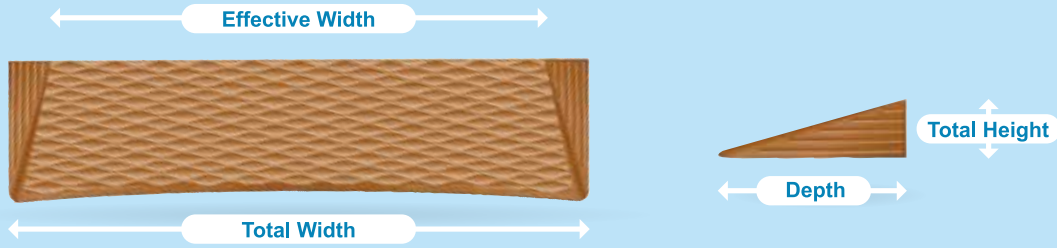

For both indoor and outdoor use

MN01

It prevents "stumbling" due to a small difference in level.

Incline angle 14° 9 levels of height from 1.0 cm to 5.0 cm.  
Wide range of ramps to choose for indoor and outdoor use.

### Design

- Harmonious colours and materials that match residential area perfectly.
- Unique round edge on the front makes climbing easier.

### Safety

- Not slippery
- Does not slip off easily
- Smooth shapes on each side
- Featuring screw holes, can be attached to the floor.

### Durability

- Scratch-resistant material
- Suitable for a wide range of use for both outdoor and indoor.

Product Number	Total Height (cm)	Total Width (cm)	Effective Width (cm)	Depth (cm)	Incline angle (°)
R-7610M	1.0	76	73	4.1	14
R-7615M	1.5		71	6.1	
R-7620M	2.0		69	8.1	
R-7625M	2.5		67	10.1	
R-7630M	3.0		65	12.1	
R-7635M	3.5		68	14.1	
R-7640M	4.0		66	16.1	
R-7645M	4.5		64	18.1	
R-7650M	5.0		62	20.6	
R-7655M	5.5		62	20.0	
R-7660M	6.0	62	20.0	16	